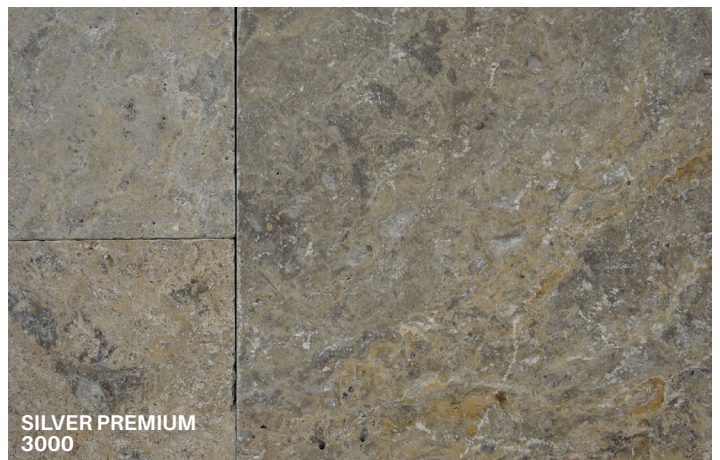

DSS
DISTINCT STONE SOLUTIONS

PRODUCT CATALOG

IVORY

1000

IVORY TUSCANY

1002

WALNUT MIX

1033

WALNUT

2001

COUNTRY CLASSIC

2004

SCABOS

2007

SHELLSTONE

3005

SILVER

1000

KEYKOSTONE

4001

MARBLE

6001

STONE GREY

STONE BLUE