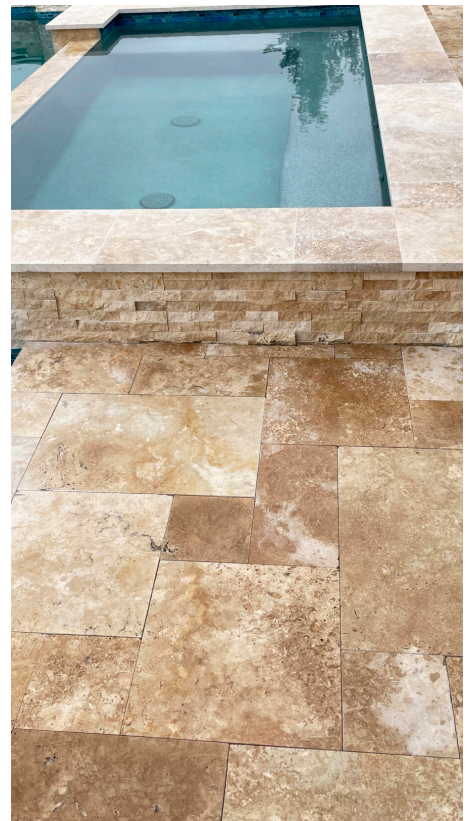

DSS
DISTINCT STONE SOLUTIONS

PRODUCT CATALOG

IVORY

1000

IVORY TUSCANY

1002

WALNUT MIX

1033

WALNUT

2001

COUNTRY CLASSIC

2004

SCABOS

2007

SHELLSTONE

3005

SILVER

1000

KEYKOSTONE

4001

MARBLE

6001

STONE GREY

STONE BLUE