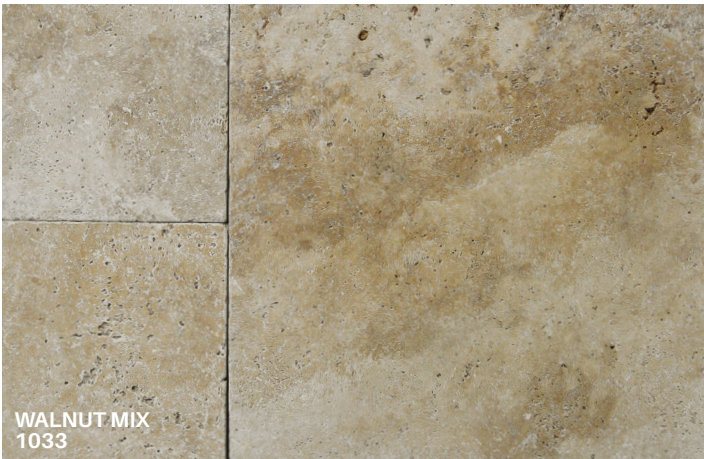

DSS
DISTINCT STONE SOLUTIONS

PRODUCT CATALOG

IVORY

1000

IVORY TUSCANY

1002

WALNUT MIX

1033

WALNUT

2001

COUNTRY CLASSIC

2004

SCABOS

2007

SHELLSTONE

3005

SILVER

1000

KEYKOSTONE

4001

MARBLE

6001

STONE GREY

STONE BLUE