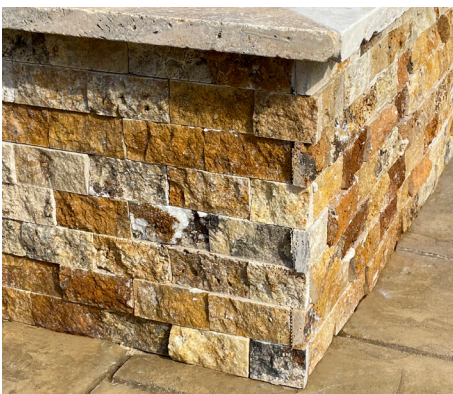

DSS
DISTINCT STONE SOLUTIONS

PRODUCT CATALOG

IVORY

1000

IVORY TUSCANY

1002

WALNUT MIX

1033

WALNUT

2001

COUNTRY CLASSIC

2004

SCABOS

2007

SHELLSTONE

3005

SILVER

1000

KEYKOSTONE

4001

MARBLE

6001

STONE GREY

STONE BLUE