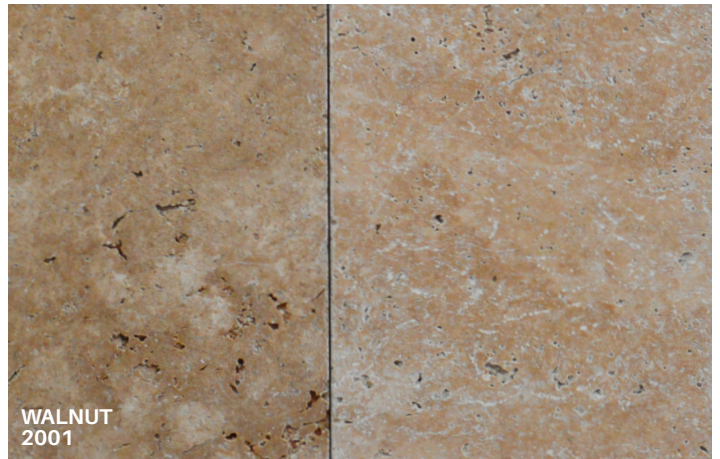

DSS
DISTINCT STONE SOLUTIONS

PRODUCT CATALOG

IVORY

1000

IVORY TUSCANY

1002

WALNUT MIX

1033

WALNUT

2001

COUNTRY CLASSIC

2004

SCABOS

2007

SHELLSTONE

3005

SILVER

1000

KEYKOSTONE

4001

MARBLE

6001

STONE GREY

STONE BLUE